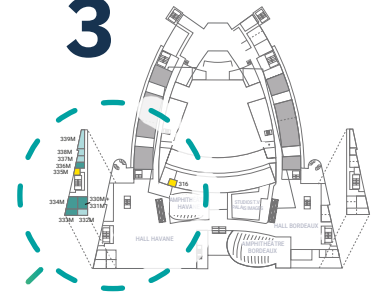

LEVEL

3

MEETING ROOMS

 10 - 25 pax

 20 - 45 pax

OTHER

 Storage room

Type	Product name	Exhibitor ID	Reference number	Schedule	Exhibition level	Exhibition hall	Description
MEETING ROOM	Salon d'honneur (VIP room - 1 day hire)		Salon d'honneur	8h30 - 18h	5		Salon d'honneur - Friday, January 10th
	Salon d'honneur (VIP room - 1 day hire)		Salon d'honneur	8h30 - 18h	5		Salon d'honneur - Saturday, January 11th
	Le club (VIP room - 1 day)		Le club	8h30 - 18h	3		Le club - Friday, January 10th
	Le club (VIP room - 1 day)		Le club	8h30 - 18h	3		Le club - Saturday, January 11th
	Meeting room (10/25 pax - 1 day rent)		332M*	8h30 - 18h	3.5	Hall Havane	Room 332M - Neuilly Side - Friday, January 10th
	Meeting room (10/25 pax - 1 day rent)		332M*	8h30 - 18h	3.5	Hall Havane	Room 332M - Neuilly Side - Saturday, January 11th
	Meeting room (10/25 pax - 1 day rent)		337M	8h30 - 18h	3.5	Hall Havane	Room 337M - Neuilly Side - Friday, January 10th
	Meeting room (10/25 pax - 1 day rent)		337M	8h30 - 18h	3.5	Hall Havane	Room 337M - Neuilly Side - Saturday, January 11th
	Meeting room (10/25 pax - 1 day rent)		338M*	8h30 - 18h	3.5	Hall Havane	Room 338M - Neuilly Side - Friday, January 10th
	Meeting room (10/25 pax - 1 day rent)		338M*	8h30 - 18h	3.5	Hall Havane	Room 338M - Neuilly Side - Saturday, January 11th
	Meeting room (10/25 pax - 1 day rent)		339M	8h30 - 18h	3.5	Hall Havane	Room 339M - Neuilly Side - Friday, January 10th
	Meeting room (10/25 pax - 1 day rent)		339M	8h30 - 18h	3.5	Hall Havane	Room 339M - Neuilly Side - Saturday, January 11th
	Meeting room (20/45 pax - 1 day rent)		330+331M*	8h30 - 18h	3.5	Hall Havane	Room 330 + 331M - Neuilly Side - Friday, January 10th
	Meeting room (20/45 pax - 1 day rent)		330+331M*	8h30 - 18h	3.5	Hall Havane	Room 330 + 331M - Neuilly Side - Saturday, January 11th
	Meeting room (20/45 pax - 1 day rent)		333M	8h30 - 18h	3.5	Hall Havane	Room 333M - Neuilly Side - Friday, January 10th
	Meeting room (20/45 pax - 1 day rent)		333M	8h30 - 18h	3.5	Hall Havane	Room 333M - Neuilly Side - Saturday, January 11th
	Meeting room (20/45 pax - 1 day rent)		334M*	8h30 - 18h	3.5	Hall Havane	Room 334M - Neuilly Side - Friday, January 10th
Meeting room (20/45 pax - 1 day rent)		334M*	8h30 - 18h	3.5	Hall Havane	Room 334M - Neuilly Side - Saturday, January 11th	
Meeting room (20/45 pax - 1 day rent)		336M*	8h30 - 18h	3.5	Hall Havane	Room 336M - Neuilly Side - Friday, January 10th	
Meeting room (20/45 pax - 1 day rent)		336M*	8h30 - 18h	3.5	Hall Havane	Room 336M - Neuilly Side - Saturday, January 11th	
STORAGE ROOM	Storage room		316	8h30 - 18h	3	Hall Havane	Room 316 - Neuilly side
	Storage room		336M*	8h30 - 18h	3.5	Hall Havane	Room 335M - Neuilly side
WORKSHOP	Breakfast & Learn (1 hour)			8h30 - 18h	0		Friday, January 10th
	Breakfast & Learn (1 hour)			8h30 - 18h	0		Saturday, January 11th