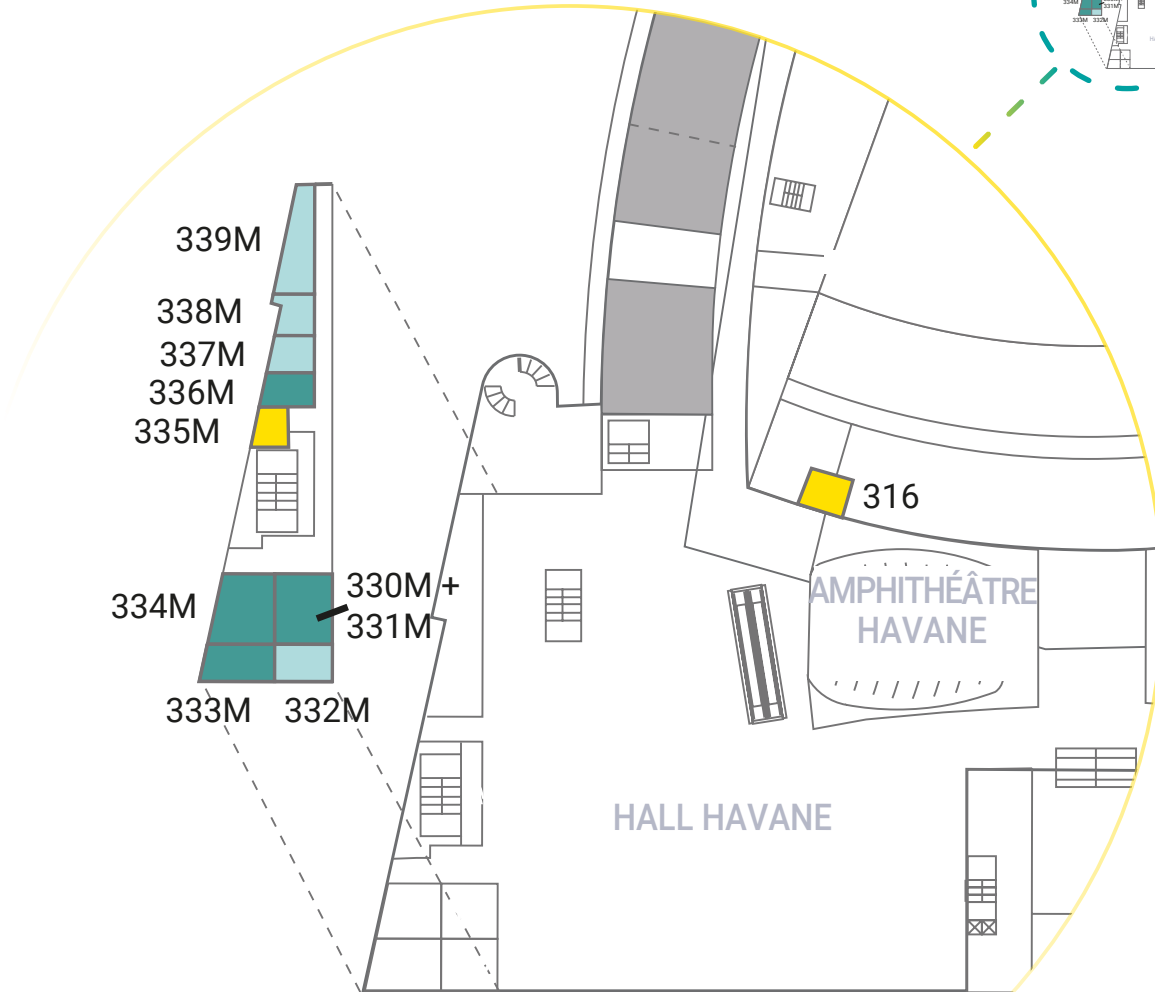

LEVEL

3

MEETING ROOMS

 10 - 25 pax

 20 - 45 pax

OTHER

 Storage room

Type	Product name	Exhibitor ID	Reference number	Schedule	Exhibition level	Exhibition hall	Description
MEETING ROOM	Salon d'honneur (VIP room - 1 day hire)		Salon d'honneur	8h30 - 18h	5		Salon d'honneur - Friday, January 10th
	Salon d'honneur (VIP room - 1 day hire)		Salon d'honneur	8h30 - 18h	5		Salon d'honneur - Saturday, January 11th
	Le club (VIP room - 1 day)		Le club	8h30 - 18h	3		Le club - Friday, January 10th
	Le club (VIP room - 1 day)		Le club	8h30 - 18h	3		Le club - Saturday, January 11th
	Meeting room (10/25 pax - 1 day rent)		332M*	8h30 - 18h	3.5	Hall Havane	Room 332M - Neuilly Side - Friday, January 10th
	Meeting room (10/25 pax - 1 day rent)		332M*	8h30 - 18h	3.5	Hall Havane	Room 332M - Neuilly Side - Saturday, January 11th
	Meeting room (10/25 pax - 1 day rent)		337M	8h30 - 18h	3.5	Hall Havane	Room 337M - Neuilly Side - Friday, January 10th
	Meeting room (10/25 pax - 1 day rent)		337M	8h30 - 18h	3.5	Hall Havane	Room 337M - Neuilly Side - Saturday, January 11th
	Meeting room (10/25 pax - 1 day rent)		338M*	8h30 - 18h	3.5	Hall Havane	Room 338M - Neuilly Side - Friday, January 10th
	Meeting room (10/25 pax - 1 day rent)		338M*	8h30 - 18h	3.5	Hall Havane	Room 338M - Neuilly Side - Saturday, January 11th
	Meeting room (10/25 pax - 1 day rent)		339M	8h30 - 18h	3.5	Hall Havane	Room 339M - Neuilly Side - Friday, January 10th
	Meeting room (10/25 pax - 1 day rent)		339M	8h30 - 18h	3.5	Hall Havane	Room 339M - Neuilly Side - Saturday, January 11th
	Meeting room (20/45 pax - 1 day rent)		330+331M*	8h30 - 18h	3.5	Hall Havane	Room 330 + 331M - Neuilly Side - Friday, January 10th
	Meeting room (20/45 pax - 1 day rent)		330+331M*	8h30 - 18h	3.5	Hall Havane	Room 330 + 331M - Neuilly Side - Saturday, January 11th
	Meeting room (20/45 pax - 1 day rent)		333M	8h30 - 18h	3.5	Hall Havane	Room 333M - Neuilly Side - Friday, January 10th
	Meeting room (20/45 pax - 1 day rent)		333M	8h30 - 18h	3.5	Hall Havane	Room 333M - Neuilly Side - Saturday, January 11th
	Meeting room (20/45 pax - 1 day rent)		334M*	8h30 - 18h	3.5	Hall Havane	Room 334M - Neuilly Side - Friday, January 10th
Meeting room (20/45 pax - 1 day rent)		334M*	8h30 - 18h	3.5	Hall Havane	Room 334M - Neuilly Side - Saturday, January 11th	
Meeting room (20/45 pax - 1 day rent)		336M*	8h30 - 18h	3.5	Hall Havane	Room 336M - Neuilly Side - Friday, January 10th	
Meeting room (20/45 pax - 1 day rent)		336M*	8h30 - 18h	3.5	Hall Havane	Room 336M - Neuilly Side - Saturday, January 11th	
STORAGE ROOM	Storage room		316	8h30 - 18h	3	Hall Havane	Room 316 - Neuilly side
	Storage room		336M*	8h30 - 18h	3.5	Hall Havane	Room 335M - Neuilly side
WORKSHOP	Breakfast & Learn (1 hour)			8h30 - 18h	0		Friday, January 10th
	Breakfast & Learn (1 hour)			8h30 - 18h	0		Saturday, January 11th